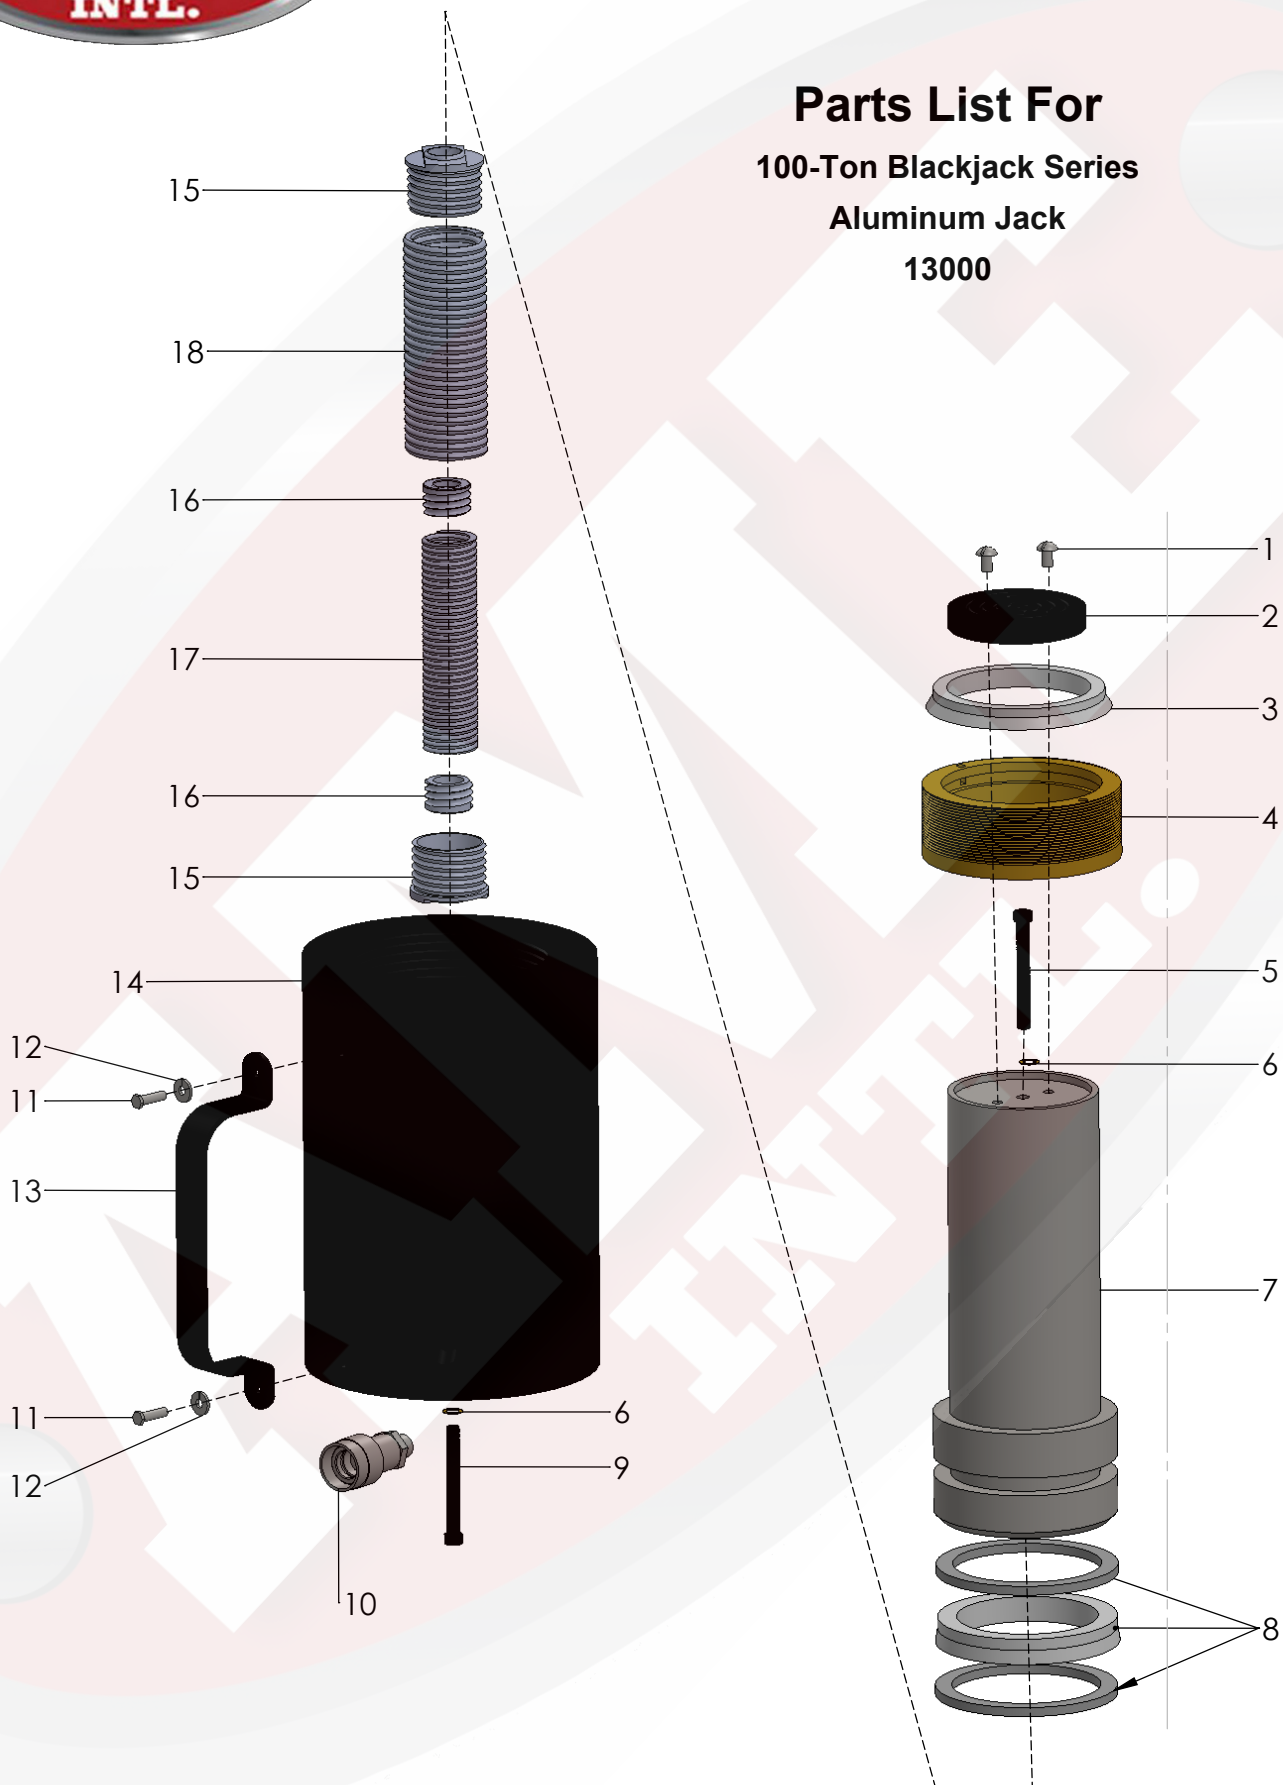

PARTS BREAKDOWN

Parts List For 100-Ton Blackjack Series Aluminum Jack 13000

PARTS BREAKDOWN

Parts List For 100-Ton Blackjack Series Aluminum Jack 13000

Item	Part No.	Qty	Description
1	13000-001	2	Mach. Screw, 3/8" - 16 x 3"
2	13000-002	1	Saddle
3	13000-003	1	Rod Wiper
4	13000-004	1	Retainer Nut (Torque to 90/100 ft. lbs. wet or dry)
5	13000-005	1	Cap Screw
6	13000-006	2	Copper Washer, 3/8"
7	13000-007	1	Piston Rod
8	13000-008	1	T-Seal & Backup Rings (Smooth side against seal)
9	13000-009	1	Cap Screw
10	13000-010	1	Ram Half Coupler
11	13000-011	2	Cap Screw, 1/4 - 20 x 1/2"
12	13000-012	2	Lock washer
13	13000-013	1	Handle
14	13000-014	1	Cylinder Body
15	13000-015	2	Spring Retainer
16	13000-016	2	Spring Retainer
17	13000-017	1	Extension Spring
18	13000-018	1	Extension Spring